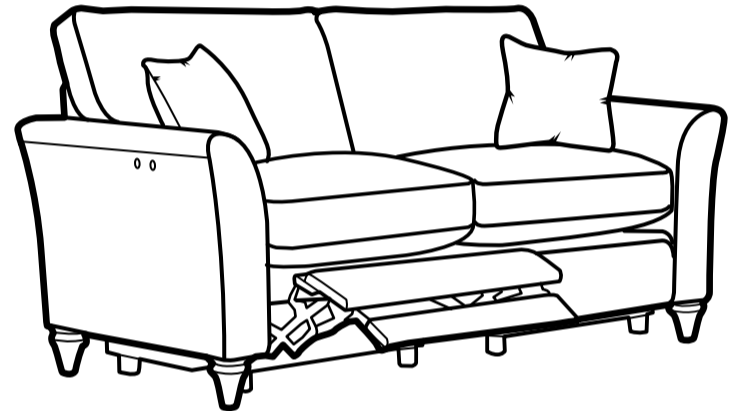

HAZEL STATIC GRAND

Height	99 cm
Width	212 cm
Depth	93 cm
Seat Height	58 cm
Seat Width	175 cm
Seat Depth	57 cm
Arm Height	71 cm
Leg Height	13 cm

Parker Knoll

HAZEL CHAIR POWER FOOTREST

Height	99 cm
Width	91 cm
Depth	93 cm
Full Recline	137 cm
Seat Height	58 cm
Seat Width	53 cm
Seat Depth	57 cm
Arm Height	71 cm
Leg Height	13 cm

HAZEL LARGE 2 SEATER WITH POWER FOOTREST

Height	99 cm
Width	183 cm
Depth	93 cm
Full Recline	137 cm
Seat Height	58 cm
Seat Width	146 cm
Seat Depth	57 cm
Arm Height	71 cm
Leg Height	13 cm

HAZEL GRAND WITH POWER FOOTREST

Height	99 cm
Width	212 cm
Depth	93 cm
Full Recline	137 cm
Seat Height	58 cm
Seat Width	175 cm
Seat Depth	57 cm
Arm Height	71 cm
Leg Height	13 cm

Options

	Standard	Options
Wood finish	Vintage Oak	Washed Oak
Seat Cushions	Quallofil Blue Fibre	
Leg Shape	Turned	Tapered