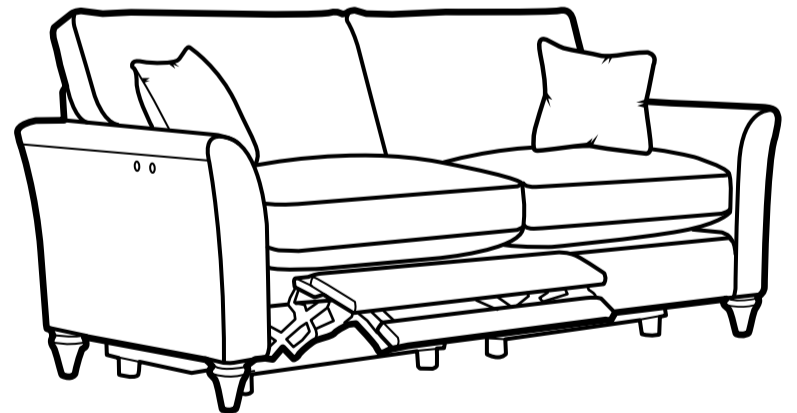

HAZEL STATIC GRAND

Height	99 cm
Width	212 cm
Depth	93 cm
Seat Height	58 cm
Seat Width	175 cm
Seat Depth	57 cm
Arm Height	71 cm
Leg Height	13 cm

Parker Knoll

HAZEL CHAIR POWER FOOTREST

Height	99 cm
Width	91 cm
Depth	93 cm
Full Recline	137 cm
Seat Height	58 cm
Seat Width	53 cm
Seat Depth	57 cm
Arm Height	71 cm
Leg Height	13 cm

HAZEL LARGE 2 SEATER WITH POWER FOOTREST

Height	99 cm
Width	183 cm
Depth	93 cm
Full Recline	137 cm
Seat Height	58 cm
Seat Width	146 cm
Seat Depth	57 cm
Arm Height	71 cm
Leg Height	13 cm

HAZEL GRAND WITH POWER FOOTREST

Height	99 cm
Width	212 cm
Depth	93 cm
Full Recline	137 cm
Seat Height	58 cm
Seat Width	175 cm
Seat Depth	57 cm
Arm Height	71 cm
Leg Height	13 cm

Options

	Standard	Options
Wood finish	Vintage Oak	Washed Oak
Seat Cushions	Quallofil Blue Fibre	
Leg Shape	Turned	Tapered