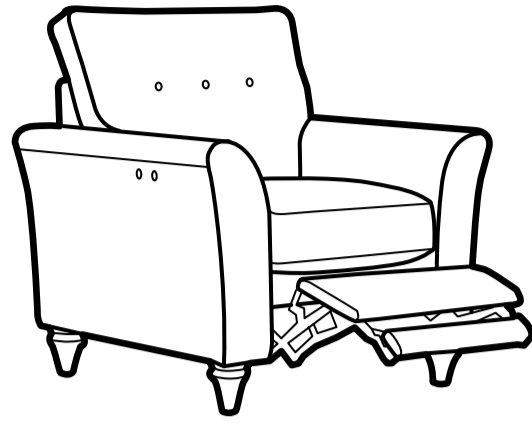

HAZEL BUTTON BACK

HAZEL STATIC CHAIR

Height	99 cm
Width	91 cm
Depth	93 cm
Seat Height	58 cm
Seat Width	53 cm
Seat Depth	57 cm
Arm Height	71 cm
Leg Height	13 cm

HAZEL STATIC LARGE 2 SEATER

Height	99 cm
Width	183 cm
Depth	93 cm
Seat Height	58 cm
Seat Width	146 cm
Seat Depth	57 cm
Arm Height	71 cm
Leg Height	13 cm

HAZEL STATIC GRAND

Height	99 cm
Width	212 cm
Depth	93 cm
Seat Height	58 cm
Seat Width	175 cm
Seat Depth	57 cm
Arm Height	71 cm
Leg Height	13 cm

Parker Knoll

HAZEL CHAIR POWER FOOTREST

Height	99 cm
Width	91 cm
Depth	93 cm
Full Recline	137 cm
Seat Height	58 cm
Seat Width	53 cm
Seat Depth	57 cm
Arm Height	71 cm
Leg Height	13 cm