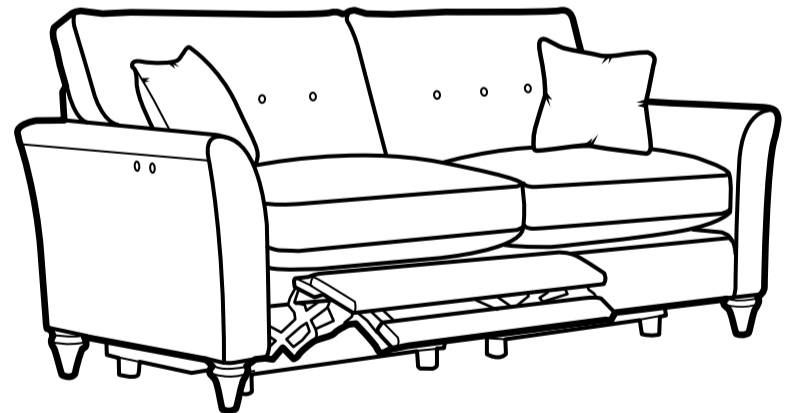

HAZEL STATIC GRAND

Height	99 cm
Width	212 cm
Depth	93 cm
Seat Height	58 cm
Seat Width	175 cm
Seat Depth	57 cm
Arm Height	71 cm
Leg Height	13 cm

Parker Knoll

HAZEL CHAIR POWER FOOTREST

Height	99 cm
Width	91 cm
Depth	93 cm
Full Recline	137 cm
Seat Height	58 cm
Seat Width	53 cm
Seat Depth	57 cm
Arm Height	71 cm
Leg Height	13 cm

HAZEL LARGE 2 SEATER WITH POWER FOOTREST

Height	99 cm
Width	183 cm
Depth	93 cm
Full Recline	137 cm
Seat Height	58 cm
Seat Width	146 cm
Seat Depth	57 cm
Arm Height	71 cm
Leg Height	13 cm

HAZEL GRAND WITH POWER FOOTREST

Height	99 cm
Width	212 cm
Depth	93 cm
Full Recline	137 cm
Seat Height	58 cm
Seat Width	175 cm
Seat Depth	57 cm
Arm Height	71 cm
Leg Height	13 cm

Options

	Standard	Options
Wood finish	Vintage Oak	Washed Oak
Seat Cushions	Quallofil Blue Fibre	
Leg Shape	Turned	Tapered