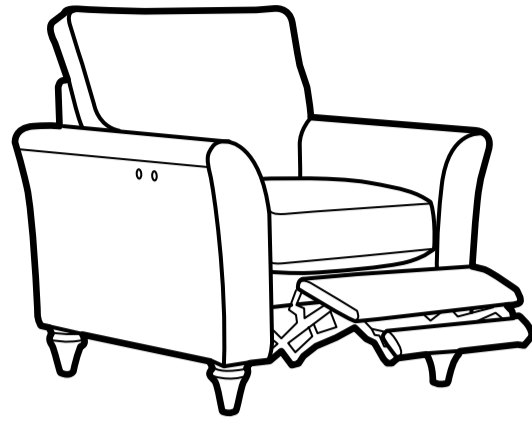

HAZEL

HAZEL STATIC CHAIR

Height	99 cm
Width	91 cm
Depth	93 cm
Seat Height	58 cm
Seat Width	53 cm
Seat Depth	57 cm
Arm Height	71 cm
Leg Height	13 cm

HAZEL STATIC LARGE 2 SEATER

Height	99 cm
Width	183 cm
Depth	93 cm
Seat Height	58 cm
Seat Width	146 cm
Seat Depth	57 cm
Arm Height	71 cm
Leg Height	13 cm

HAZEL STATIC GRAND

Height	99 cm
Width	212 cm
Depth	93 cm
Seat Height	58 cm
Seat Width	175 cm
Seat Depth	57 cm
Arm Height	71 cm
Leg Height	13 cm

Parker Knoll

HAZEL CHAIR POWER FOOTREST

Height	99 cm
Width	91 cm
Depth	93 cm
Full Recline	137 cm
Seat Height	58 cm
Seat Width	53 cm
Seat Depth	57 cm
Arm Height	71 cm
Leg Height	13 cm

HAZEL LARGE 2 SEATER WITH POWER FOOTREST

Height	99 cm
Width	183 cm
Depth	93 cm
Full Recline	137 cm
Seat Height	58 cm
Seat Width	146 cm
Seat Depth	57 cm
Arm Height	71 cm
Leg Height	13 cm

HAZEL GRAND WITH POWER FOOTREST

Height	99 cm
Width	212 cm
Depth	93 cm
Full Recline	137 cm
Seat Height	58 cm
Seat Width	175 cm
Seat Depth	57 cm
Arm Height	71 cm
Leg Height	13 cm

Options

	Standard	Options
Wood finish	Vintage Oak	Washed Oak
Seat Cushions	Quallofil Blue Fibre	
Leg Shape	Turned	Tapered