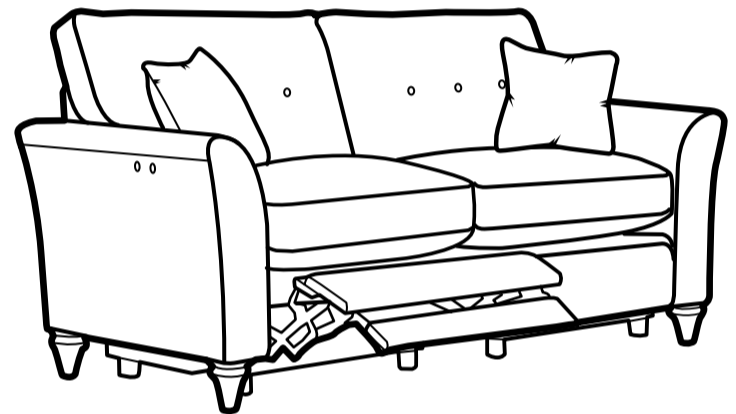

HAZEL STATIC GRAND

Height	99 cm
Width	212 cm
Depth	93 cm
Seat Height	58 cm
Seat Width	175 cm
Seat Depth	57 cm
Arm Height	71 cm
Leg Height	13 cm

Parker Knoll

HAZEL CHAIR POWER FOOTREST

Height	99 cm
Width	91 cm
Depth	93 cm
Full Recline	137 cm
Seat Height	58 cm
Seat Width	53 cm
Seat Depth	57 cm
Arm Height	71 cm
Leg Height	13 cm

HAZEL LARGE 2 SEATER WITH POWER FOOTREST

Height	99 cm
Width	183 cm
Depth	93 cm
Full Recline	137 cm
Seat Height	58 cm
Seat Width	146 cm
Seat Depth	57 cm
Arm Height	71 cm
Leg Height	13 cm

HAZEL GRAND WITH POWER FOOTREST

Height	99 cm
Width	212 cm
Depth	93 cm
Full Recline	137 cm
Seat Height	58 cm
Seat Width	175 cm
Seat Depth	57 cm
Arm Height	71 cm
Leg Height	13 cm

Options

	Standard	Options
Wood finish	Vintage Oak	Washed Oak
Seat Cushions	Quallofil Blue Fibre	
Leg Shape	Turned	Tapered