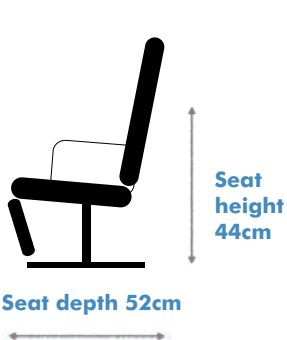

Sinatra *recliner*

Sinatra *recliner*

- Two seat options - soft or medium
- Wide choice of leather colours / quality and fabric
- Three sizes of chair
- Five designs of base
- Reclines and swivels
- Manual, gas back - independent adjustment

SIN 06/13

15 different options. 1 price!

SMALL

W: 82 x D: 88 x H: 107 cm

MEDIUM

W: 82 x D: 90 x H: 109 cm

LARGE

W: 82 x D: 92 x H: 113 cm