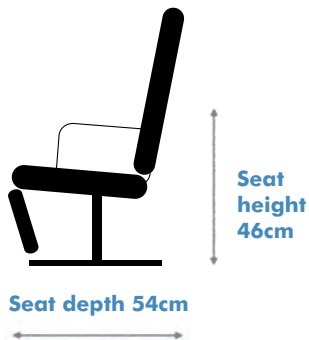

Sinatra *recliner*

Sinatra *recliner*

- Two seat options - soft or medium
- Wide choice of leather colours / quality and fabric
- Three sizes of chair
- Five designs of base
- Reclines and swivels
- Manual, gas back - independent adjustment

SIN 06/13

15 different options. 1 price!

SMALL

W: 82 x D: 88 x H: 107 cm

MEDIUM

W: 82 x D: 90 x H: 109 cm

LARGE

W: 82 x D: 92 x H: 113 cm