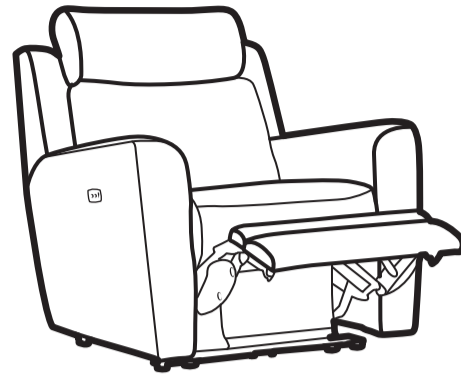

DAKOTA

DAKOTA CHAIR

Height	103 cm
Width	91 cm
Depth	95 cm
Seat Height	51 cm
Seat Width	56 cm
Seat Depth	52 cm
Arm Height	65 cm

DAKOTA 2 SEATER

Height	103 cm
Width	142 cm
Depth	95 cm
Seat Height	51 cm
Seat Width	107 cm
Seat Depth	52 cm
Arm Height	65 cm

DAKOTA LARGE 2 SEATER

Height	103 cm
Width	193 cm
Depth	95 cm
Seat Height	51 cm
Seat Width	158 cm
Seat Depth	52 cm
Arm Height	65 cm

Parker Knoll

DAKOTA CHAIR POWER RECLINER

Height (max)	103 cm
Width	91 cm
Depth	95 cm
Full Recline	165 cm
Seat Height	51 cm
Seat Width	56 cm
Seat Depth	52 cm
Arm Height	65 cm

DAKOTA 2 SEATER POWER RECLINER

Height (max)	103 cm
Width	142 cm
Depth	86 cm
Full Recline	165 cm
Seat Height	51 cm
Seat Width	107 cm
Seat Depth	52 cm
Arm Height	65 cm

DAKOTA LARGE 2 SEATER POWER RECLINER

Height (max)	103 cm
Width	193 cm
Depth	95 cm
Full Recline	165 cm
Seat Height	51 cm
Seat Width	158 cm
Seat Depth	52 cm
Arm Height	65 cm

DAKOTA

DAKOTA SINGLE STATIC ARM END

Height	103 cm
Width	72 cm
Depth	95 cm
Seat Height	51 cm
Seat Width	56 cm
Seat Depth	52 cm
Arm Height	65 cm