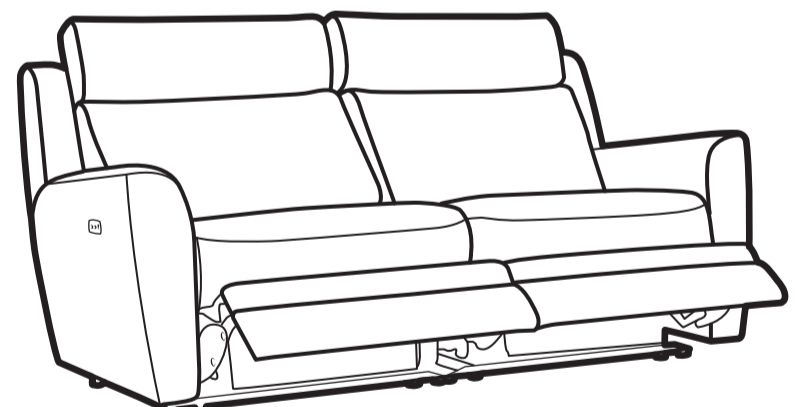

DAKOTA LARGE 2 SEATER

Height	103 cm
Width	193 cm
Depth	95 cm
Seat Height	51 cm
Seat Width	158 cm
Seat Depth	52 cm
Arm Height	65 cm

Parker Knoll

DAKOTA CHAIR POWER RECLINER

Height (max)	103 cm
Width	91 cm
Depth	95 cm
Full Recline	165 cm
Seat Height	51 cm
Seat Width	56 cm
Seat Depth	52 cm
Arm Height	65 cm

DAKOTA 2 SEATER POWER RECLINER

Height (max)	103 cm
Width	142 cm
Depth	86 cm
Full Recline	165 cm
Seat Height	51 cm
Seat Width	107 cm
Seat Depth	52 cm
Arm Height	65 cm

DAKOTA LARGE 2 SEATER POWER RECLINER

Height (max)	103 cm
Width	193 cm
Depth	95 cm
Full Recline	165 cm
Seat Height	51 cm
Seat Width	158 cm
Seat Depth	52 cm
Arm Height	65 cm

DAKOTA

DAKOTA SINGLE STATIC ARM END

Height	103 cm
Width	72 cm
Depth	95 cm
Seat Height	51 cm
Seat Width	56 cm
Seat Depth	52 cm
Arm Height	65 cm

Parker Knoll

DAKOTA CENTRE UNIT

Height	103 cm
Width	56 cm
Depth	95 cm
Seat Height	51 cm
Seat Width	56 cm
Seat Depth	52 cm

DAKOTA SINGLE POWER ARM END

Height	103 cm
Width	72 cm
Depth	95 cm
Full Recline	165 cm
Seat Height	51 cm
Seat Width	56 cm
Seat Depth	52 cm
Arm Height	65 cm