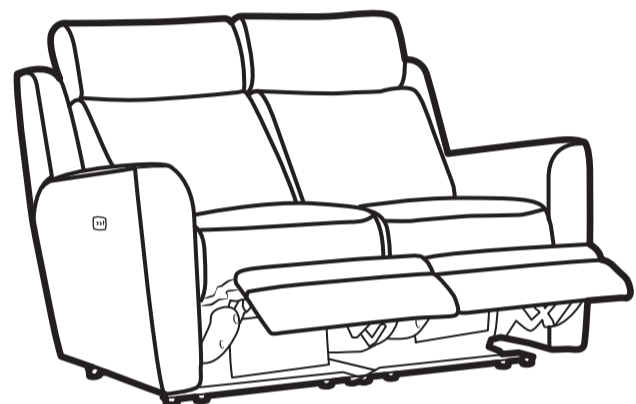

DAKOTA

DAKOTA CHAIR

Height	103 cm
Width	91 cm
Depth	95 cm
Seat Height	51 cm
Seat Width	56 cm
Seat Depth	52 cm
Arm Height	65 cm

DAKOTA 2 SEATER

Height	103 cm
Width	142 cm
Depth	95 cm
Seat Height	51 cm
Seat Width	107 cm
Seat Depth	52 cm
Arm Height	65 cm

DAKOTA LARGE 2 SEATER

Height	103 cm
Width	193 cm
Depth	95 cm
Seat Height	51 cm
Seat Width	158 cm
Seat Depth	52 cm
Arm Height	65 cm

Parker Knoll

DAKOTA CHAIR POWER RECLINER

Height (max)	103 cm
Width	91 cm
Depth	95 cm
Full Recline	165 cm
Seat Height	51 cm
Seat Width	56 cm
Seat Depth	52 cm
Arm Height	65 cm

DAKOTA 2 SEATER POWER RECLINER

Height (max)	103 cm
Width	142 cm
Depth	86 cm
Full Recline	165 cm
Seat Height	51 cm
Seat Width	107 cm
Seat Depth	52 cm
Arm Height	65 cm

DAKOTA LARGE 2 SEATER POWER RECLINER

Height (max)	103 cm
Width	193 cm
Depth	95 cm
Full Recline	165 cm
Seat Height	51 cm
Seat Width	158 cm
Seat Depth	52 cm
Arm Height	65 cm

DAKOTA

DAKOTA SINGLE STATIC ARM END

Height	103 cm
Width	72 cm
Depth	95 cm
Seat Height	51 cm
Seat Width	56 cm
Seat Depth	52 cm
Arm Height	65 cm