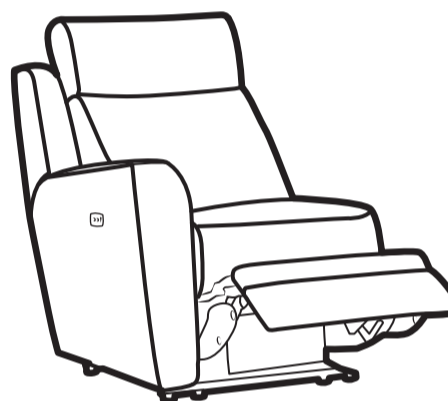

Height (max)	103 cm
Width	193 cm
Depth	95 cm
Full Recline	165 cm
Seat Height	51 cm
Seat Width	158 cm
Seat Depth	52 cm
Arm Height	65 cm

DAKOTA

DAKOTA SINGLE STATIC ARM END

Height	103 cm
Width	72 cm
Depth	95 cm
Seat Height	51 cm
Seat Width	56 cm
Seat Depth	52 cm
Arm Height	65 cm

DAKOTA CORNER UNIT

Height	103 cm
Width	165 cm
Depth	107 cm
Seat Height	51 cm
Seat Width	95 cm
Seat Depth	58 cm

DAKOTA RISE & RECLINE

Height	106 cm
Width	89 cm
Depth	95 cm
Full Recline	162 cm
Seat Height	53 cm
Seat Width	54 cm
Seat Depth	52 cm
Arm Height	67 cm

Parker Knoll

DAKOTA CENTRE UNIT

Height	103 cm
Width	56 cm
Depth	95 cm
Seat Height	51 cm
Seat Width	56 cm
Seat Depth	52 cm

DAKOTA SINGLE POWER ARM END

Height	103 cm
Width	72 cm
Depth	95 cm
Full Recline	165 cm
Seat Height	51 cm
Seat Width	56 cm
Seat Depth	52 cm
Arm Height	65 cm